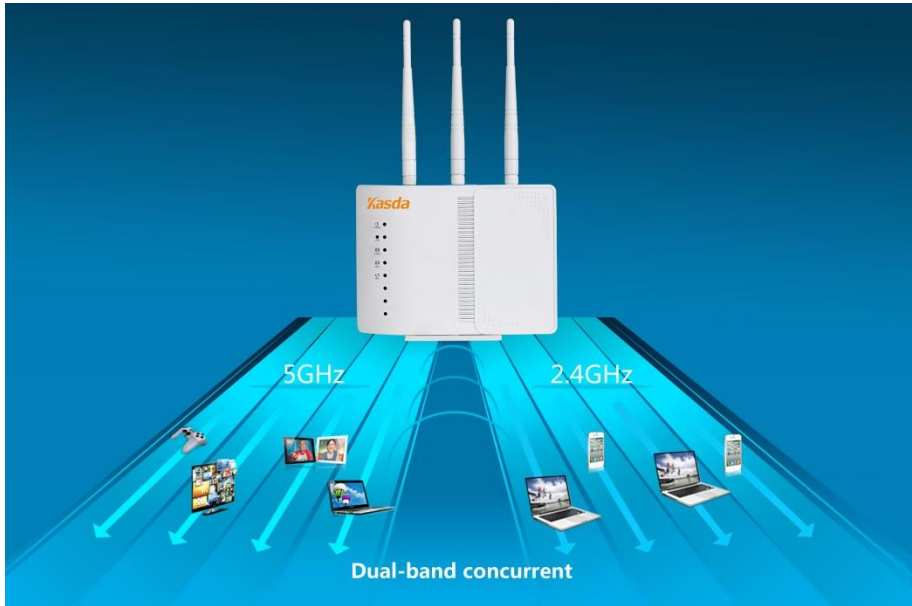

Features

➤ Wi-Fi Dual-band Concurrent