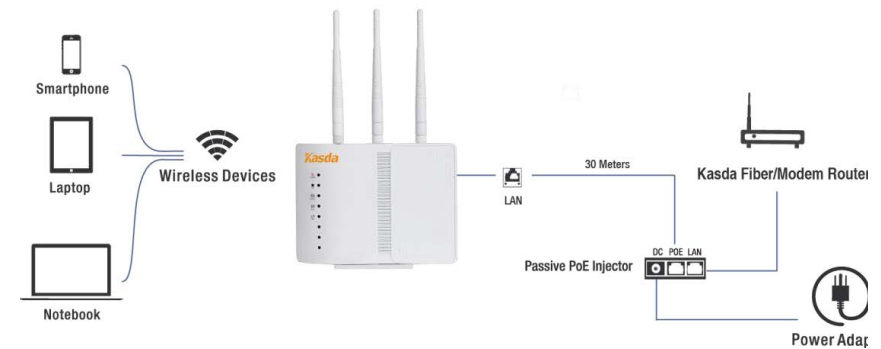

➤ Passive PoE Supported for More Flexible Deployment

Passive PoE – The KP322 is able to be powered using an Ethernet cable up to 30 meters. Allow you to place the device more flexible and effortless.