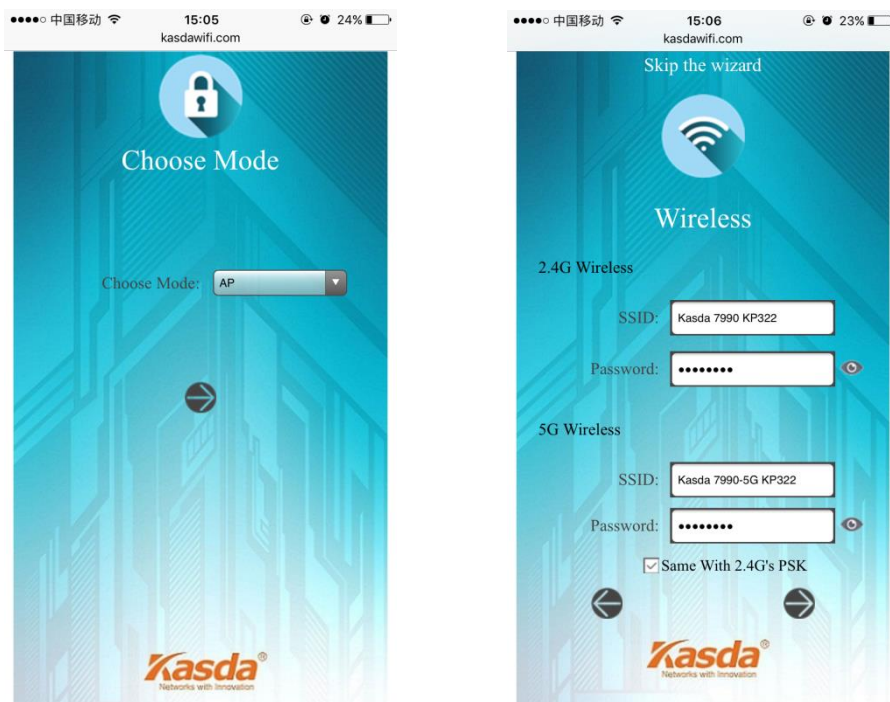

Features

(2) Choosing Working Mode

Choosing a working mode, and click next to continue. Here we take AP mode as an example.

(3) Setting up Wireless

Set up the wireless page, and then click next to continue. Note: you may rename your wireless network name and create your own password.

(4) Setting up LAN Connection

Select LAN protocol and type in parameters provided by your ISP. If you select DHCP, just click next button to continue.