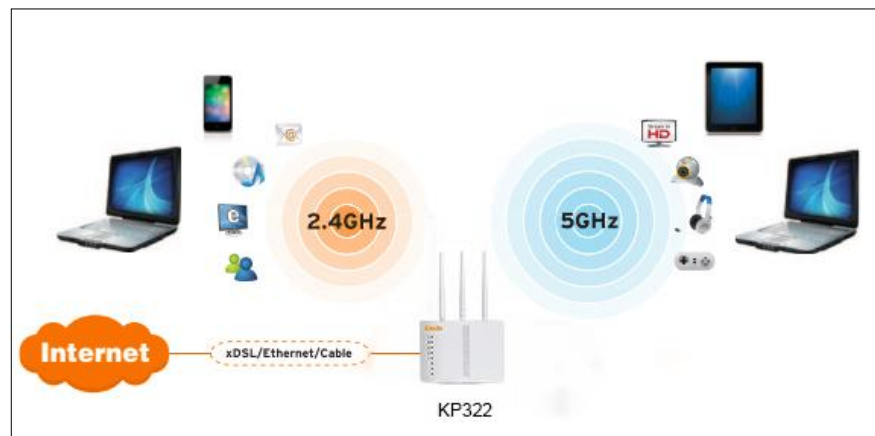

Storage Humidity: 5%~90% non-condensing

Package Content::

1 x AC750 Wireless Dual Band AP

KP322; 1 x Power Adapter;

1 x Passive PoE Injector;

1 x RJ45 Cable;

1 x Quick Setup Guide

Application Diagram