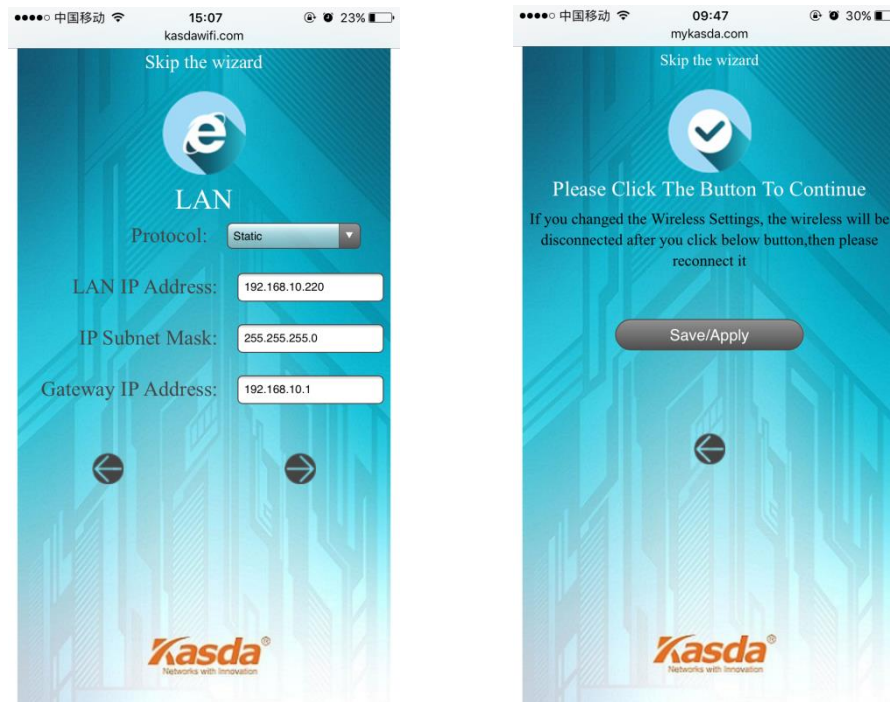

(5) Saving setup

Click "Save/Apply" button to save and complete wizard setup, then wait for settings to take effect. Note: If you have changed your wireless network name and password, you must sign in with new name/ password to regain access to the Internet.